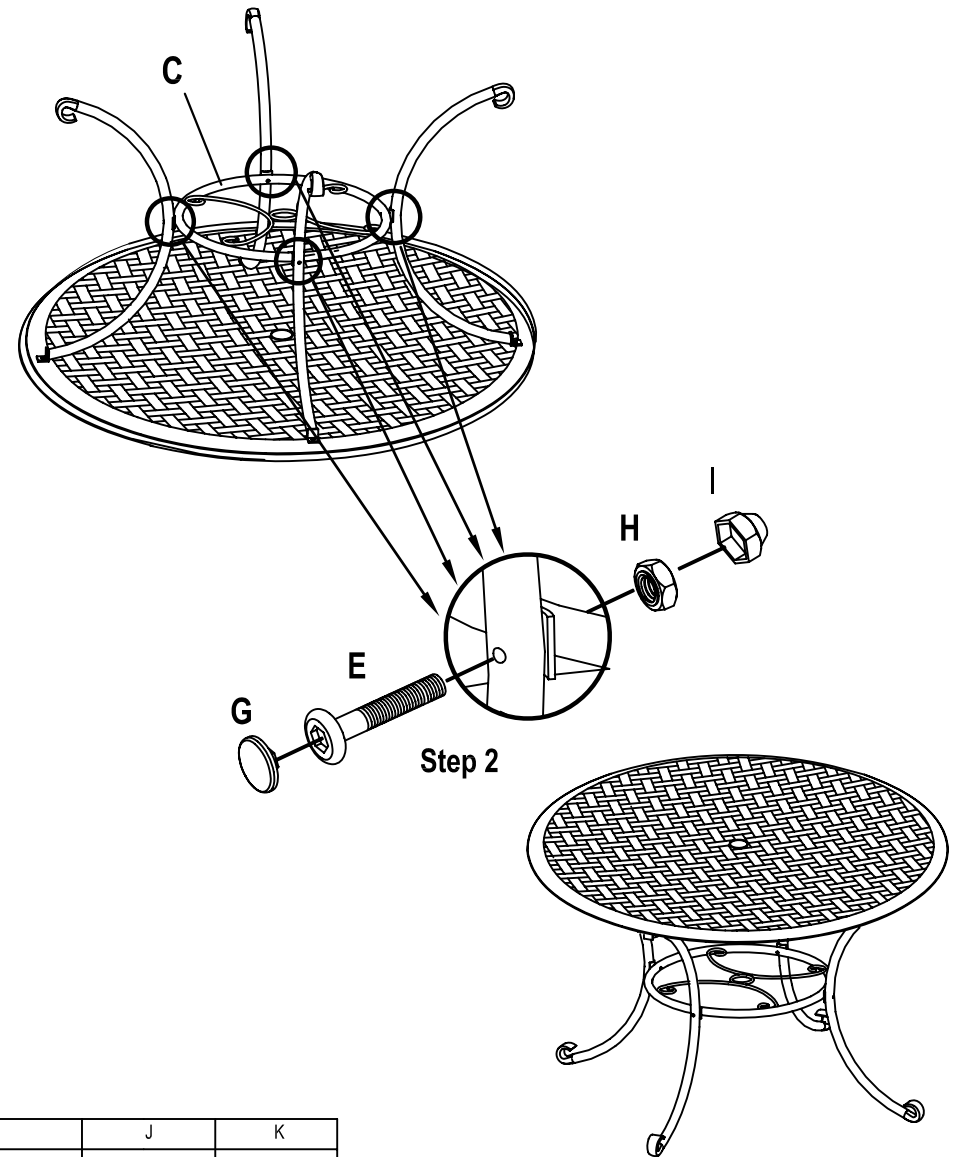

IMPORTANT: HAND TIGHTEN ALL HARDWARE "ONLY" UNTIL FINAL ASSEMBLY IS COMPLETE . THEN FULLY TIGHTEN WITH THE INCLUDED TOOLS .

ASSEMBLY PARTS

| PART# | A | B | C | D | E | F | G | H | I | J | K |
|-------|-----------|------|-------------|----------------|----------------|--------|----------------|------|---------------|--------|-----------|
| DESC. | TABLE TOP | LEG | CENTER RING | 1/4"x20mm BOLT | 1/4"x59mm BOLT | WASHER | PVC BOLT COVER | NUT | PVC NUT COVER | WRENCH | ALLEN KEY |
| QTY | 1PC | 4PCS | 1PC | 4PCS | 4PCS | 4PCS | 8PCS | 4PCS | 4PCS | 1PC | 1PC |

ASSEMBLY INSTRUCTION
ITEM # T9C48CRA
MADE IN CHINA